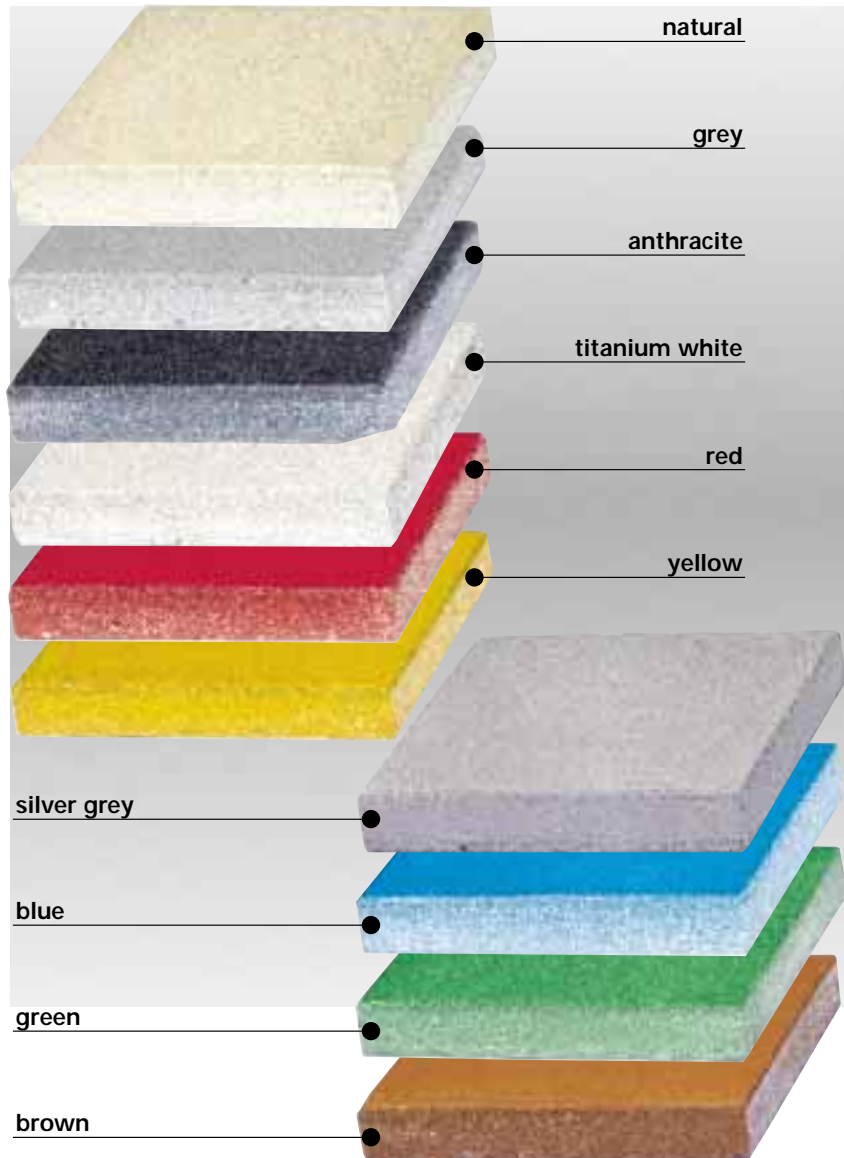

Add colour to your company!

Colour card

The Duralit industrial screed consists mainly of mineral binders and aggregates. This means that, depending on the product or for reasons to do with manufacturing, there may be cloud formation, texture differences and colour discrepancies.